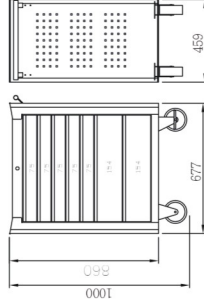

Specialty Tool Assortment of **110 PCS** General
VOLKSWAGEN GROUP(AUDI, SEAT, SKODA)

7 Drawer Trolley with MIS System

COLOR	Trolley	Tools with Trolley (Frosty)	Tool Set (Frosty)
	MIT7071BK MIT7071RD MIT7071B	MIT7071BK-110 MIT7071RD-110 MIT7071B-110	BXA110