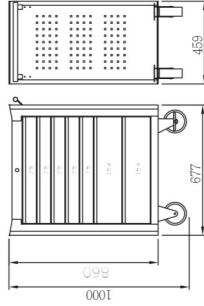

188 PCS Trolley Tool set for Volkswagen Vehicle

7 Drawer Trolley with MIS System

COLOR.	Trolley	Tools with Trolley (Mirror)	Tool Set (Mirror)
	MIT707BK	MIT707BK-188-2	BXE 188-2
	MIT707RD	MIT707RD-188-2	
	MIT707IB	MIT707IB-188-2