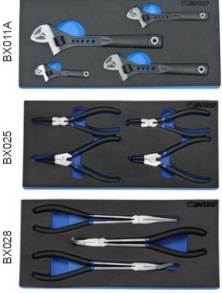

2nd Drawer

3rd Drawer

4th Drawer

5th Drawer

6th Drawer

7th Drawer

DRAWER	ITEM NO	Description
1st Drawer	BX001A	68 PCS 1/4" Dr. Socket Set
	BX002A	28 PCS 3/8" Dr. Socket Set
	BX003A	28 PCS 1/2" Dr. Socket Set
2nd Drawer	BX007A	16 PCS 1/2" Dr. Deep Socket Set
	BX008A	26 PCS 1/2" Dr. Impact Socket Set
3rd Drawer	BX004	64 PCS Go-Through, Slotted & Phillips Screwdriver Set
	BX012	10 PCS Precision Screwdriver & Mini Pliers Set
4th Drawer	BX009	4 PCS Pliers Set
	BX006A	19 PCS Combination Wrench Set
5th Drawer	BX007	9 PCS Double Open End Wrench Set
	BX008	8 PCS Double Ring Wrench 75° Offset Set
	BX022A	16 PCS Flex Head Ratcheting Wrench Set
6th Drawer	BX023	12 PCS Reversible Ratcheting Wrench Set
	BX021	9 PCS 2 Way T-Handle Torx Key Wrench Set
7th Drawer	BX028	3 PCS 11" Long Nose Pliers Set
	BX025	4 PCS Circip Pliers Set
8th Drawer	BX011A	4 PCS Adjustable Wrench Set
	BX035	8 PCS Measuring Set
9th Drawer	BX034	7 PCS Locking Plier with Multi-Angle LED Flashlight Screwdriver Set
	BX013A	6 PCS Hammer & Punch Set
10th Drawer	BX036	18 PCS Air Wrench & Torque Wrench Set