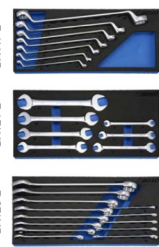

2nd Drawer
BX120-2

3rd Drawer
BX118-2