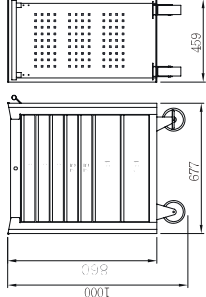

275 PCS Tool Set For Trolley

7 Drawer Trolley with MIS System

COLOR	Trolley	Tools with Trolley (Fits only)	Tool Set (Fits only)
	MIT7071BK	MIT7071BK-Z75	BXEZ75
	MIT707TRD	MIT707TRD-Z75	
	MIT7071B	MIT7071B-Z75