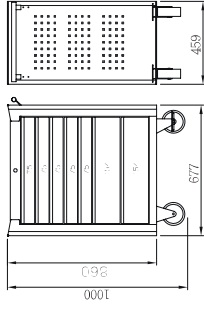

195 PCS Tool Set For Trolley

7 Drawer Trolley with MIS System

COLOR	Trolley	Tools with Trolley (Frosty)	(Mirror)	(Frosty)	(Mirror)	Tool Set
	MIT7071BK	MIT7071BK-195	MIT7071BK-195-2	MIT7071BK-195-2	MIT7071BK-195-2	BXE195-2
	MIT7071RD	MIT7071RD-195	MIT7071RD-195-2	MIT7071RD-195-2	MIT7071RD-195-2	BXE195-2
	MIT7071B	MIT7071B-195	MIT7071B-195-2	MIT7071B-195-2	MIT7071B-195-2	BXE195-2

1st Drawer

BX001 BX003 BX017