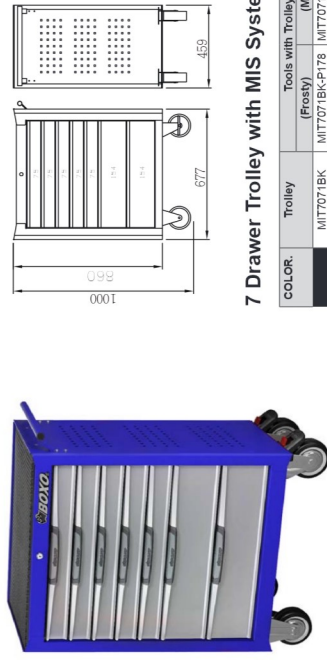

178 PCS Tool Set For Trolley

7 Drawer Trolley with MIS System

COLOR:	Trolley	Tools with Trolley	Tool Set
	MIT7071BK MIT7071RD MIT7071B	(Frosty) MIT7071BK-P178 MIT7071RD-P178 MIT7071B-P178	(Mirror) BXP178 BXP178-2