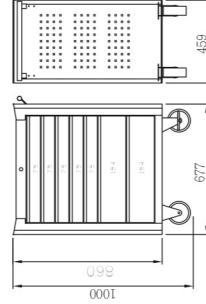

241 PCS Motorcycle Tool Set

Special Tool Assortment for General Motorcycle Power Train