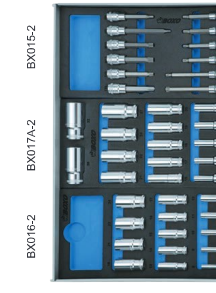

275 PCS Tool Set For Trolley

7 Drawer Trolley with MIS System

COLOR	Trolley	Tools with Trolley (Fits only)	Tool Set (Fits only)
	MIT7071BK	MIT7071BK-Z75	BXEZ75
	MIT707TRD	MIT707TRD-Z75	
	MIT7071B	MIT7071B-Z75	

1st Drawer

2nd Drawer

3rd Drawer

4th Drawer

5th Drawer

6th Drawer

275 PCS Tool Set For Trolley

7 Drawer Trolley with MIS System

COLOR	Trolley	Tools with Trolley (Mirror)	Tool Set (Mirror)
	MIT7071BK	MIT7071BK-AZ75-2	BXEAZ75-2
	MIT707TRD	MIT707TRD-AZ75-2	
	MIT7071B	MIT7071B-AZ75-2	

1st Drawer

2nd Drawer

3rd Drawer

4th Drawer

5th Drawer

DRAWER	ITEM NO	Description
1st Drawer	BX037	72 PCS 1/4" Dr. Socket Set
	BX038	24 PCS 1/2" Dr. Socket Set
	BX050	25 PCS 3/8" Dr. Socket Set
2nd Drawer	BX006	16 PCS Combination Wrench Set
	BX041	15 PCS Double Open End Wrench & Pin Punch Set
3rd Drawer	BX042	17 PCS Double Ring Wrench 75° Offset & Hex Key Wrench Set
	BX045	19 PCS Reversible Ratcheting Wrench & Measuring Tape Set
	BX044	19 PCS Double End Flexible Socket Wrench, Adjustable Wrench & Chisel Set
	BX020	8 PCS 2 Way T-Handle Hex Key Wrench Set
4th Drawer	BX049	11 PCS Double Ring Wrench 75° Offset & Double Open End Wrench Set
	BX051	23 PCS 1/2" & 1/4" Dr. Star Socket, Star Wrench & Torx Key Wrench Set
5th Drawer	BX043	6 PCS Pliers & Adjustable Wrench Set
	BX040	8 PCS Slotted & Phillips Screwdriver Set
6th Drawer	BX046	17 PCS File, Hammer, Measuring, Marking & Cutting Tool Set
	BX047