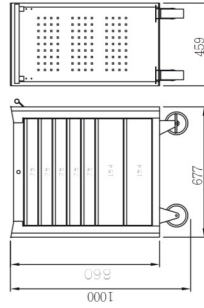

Electrician Maintenance Tool Assortment of 38 PCS Hy-brid Cars

7 Drawer Trolley with MIS System

COLOR	Trolley	Tools with Trolley (Frosty)	Tool Set (Frosty)
Blue/Red	MIT7071BK MIT7071RD MIT7071B	MIT7071BK-038 MIT7071RD-038 MIT7071B-038	BX038

1st Drawer
BX038-1