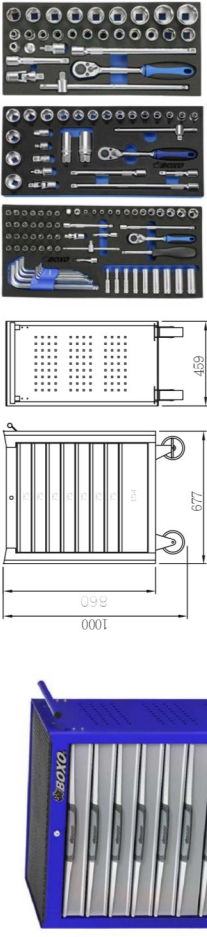

379 PCS Tool Set For Trolley

8 Drawer Trolley with MIS System

COLOR:	Trolley	Tools with Trolley	Tool Set
	MIT7081BK MIT7081RD MIT7081B	(Frosty) MIT7081BK-379 MIT7081RD-379 MIT7081B-379	(Mirror) BXE379 BXE379-2