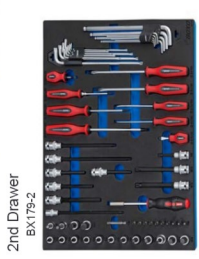

DRAWER	ITEM NO	Description
1st Drawer	BX162-2	49 PCS 1/4" and 3/8" Dr. Socket Set 1/4" Dr. 6PT Socket 5, 5.5, 6, 7, 8, 9, 10, 11, 12, 13, 14mm / Mirror Finish 1/4" Dr. 6PT Deep Socket 5, 5.5, 6, 7, 8, 9, 10, 11, 12, 13, 14mm / Mirror Finish 3/8" Dr. 12PT Socket 8, 9, 10, 11, 12, 13, 14, 15, 16mm / Mirror Finish 3/8" Dr. 12PT Socket 8, 9, 10, 11, 12, 13, 14, 15, 16mm / Mirror Finish 1/2" F-3/8TM Adapter 1/4" Dr. Quick Release Ratchet Handle w/ Red & Black Handle 3/8" Dr. Quick Release Ratchet Handle w/ Red & Black Handle 3/8" Dr. Extension Bar 2"(75mm), 6"(150mm), 10"(250mm) 1/4" Extension Bar 2"(50mm), 4"(100mm), 6"(150mm)
	BX163-2	14 PCS 1/2" Dr. Socket Set 1/2" Dr. 6PT Socket 13, 14, 15, 16, 17, 18, 19, 20, 21, 22, 24, 27, 30, 32mm / Mirror Finish 1/2" Dr. 12PT Deep Socket 22, 27mm / Mirror Finish 1/2" Dr. Spark Plug Socket, 13/16", 5/8"
	BX164-2	8 PCS 1/2" Dr. Socket Accessory Set 1/2" Dr. Extension Bar 2"(50mm), 5"(125mm), 10"(250mm) / Mirror Finish 1/2" Dr. 380mm Flexible Handle 1/2" Dr. Sliding T-Bar 250mm 1/2" Dr. Universal Joint 1/2" Dr. Quick Release Ratchet Handle w/ Red & Black Handle
	BX179-2	49 PCS 1/2" Dr. Bit Socket and Screwdriver Set 1/2" Dr. Hex Bit Socket H6 x 100L, H5 x 180L, H5 x 220L, H7 x 100L, H8 x 120L, H10 x 140L 1/2" Dr. Spine Bit Socket 140, M10, M12 1/2" Dr. Spine Bit Socket 60L, M8 1/2" Dr. Hex Bit Socket 65L / H12, H17 1/2" Dr. Hex Bit Socket 75L / H12, H17, T20, T30, T40, T45 T50, T55, T60 1/2" Dr. Spine Bit Socket 55L / M6, M14, M16 1/2" Dr. Spine Bit Socket 55L / M6, M14, M16 3/8" Dr. Ball Point Hex Bit Socket H5 x 200L 3/8" Dr. Hex. Bit. Socket 48L / H6, H7 9 PCS Extra Long Ball Point Hex Key Set w/ Black Holder 1/4" Bit Hold Driver w/ Red & Black Soft Grip 1/4" Bit Hold Driver w/ Red & Black Soft Grip Long Torx Bit 50L / T30 Long Torx Bit 100L / T30 Go-Through Phillips Screwdriver 2x100mm, 3x150mm w/ Red & Black Soft Grip Slubby Phillips Screwdriver 1x25mm w/ Red & Black Soft Grip Slotted Screwdriver 4x100mm w/ Red & Black Soft Grip Go-Through Slotted Screwdriver 5.5x100mm, 8x130mm, 8x150mm w/ Red & Black Soft Grip Slippy Slotted Screwdriver 6.5x25mm w/ Red & Black Soft Grip Go-Through Torx Screwdriver 180mm w/ Bolser w/ Red & Black Soft Grip
	BX173-2	10 PCS Double Open End Wrench Set Double Open End Wrench 6.7, 8.9, 10X11, 12X13, 14X15, 16X17, 18X19, 20X22, 24X27, 21X22mm
	BX160-2	13 PCS Combination Wrench Set Combination Wrench 8, 10, 11, 12, 13, 14, 15, 16, 17, 18, 19, 20, 21mm
	BX177-2	8 PCS Double Ring Flat Wrench Set Double Ring Flat Wrench 6.7, 8.9, 10X11, 12X13, 14X15, 16X17, 18X19, 21X22mm
	BX178	4 PCS Pliers Set Combination Pliers w/ Red & Black Handle 150mm, 200mm, Long Nose Pliers w/ Red & Black Handle 200mm, Diagonal Cutting Pliers w/ Red & Black Handle 150mm
	BX160	3 PCS Locking Pliers Set 3" Locking Pliers 5", 7", 10"
	BX170	10 PCS Hammer and Chisel Pliers Set Engineer Hammer 500g 35mm interchangeable Tip Plastic Hammer, Wood Hammer, PU Tip Flat Chisel 18x150mm Taper Punch 2x13mm 5 PCS Drill Chisel 6mm, 8x150mm, 10x150mm, 12x150mm, 8x200mm
	BX165	3 PCS Feeler Gauge and Bit Driver Set 3" Feeler Gauge 1/4" Dr. Hex Flexible Quick-Release Bit Driver 500mm w/ Red & Black Handle LED Lamp
	BX166-2	3 PCS Putty Knife, Clip Panel Remover, and Clamps Set 6" Putty Knife Angled Clip Panel Remover Overall L:200mm / Red Gripper Clamps
BX168	2 PCS Stethoscope and 1/2" Dr. 12pt Crow's Foot Wrench 22mm Set