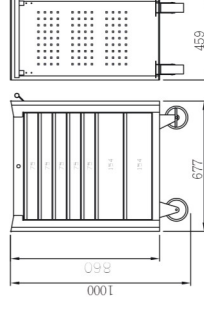

178 PCS Tool Set For Trolley

7 Drawer Trolley with MIS System

COLOR	Trolley	Tools with Trolley (Frosty)	Tool Set (Frosty)
Blue/Red	MIT7071BK MIT7071RD MIT7071B	MIT7071BK-178 MIT7071RD-178 MIT7071B-178	BXE178 BXE178-2

1st Drawer
BX100