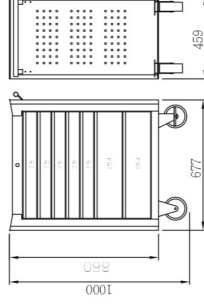

Specialty Tool Assortment of **78 PCS** General
Car Body Work

7 Drawer Trolley with MIS System

COLOR	Trolley	Tools with Trolley (Frosty)	Tool Set (Frosty)
	MIT7071BK MIT7071RD MIT7071B	MIT7071BK-078 MIT7071RD-078 MIT7071B-078	BXA078