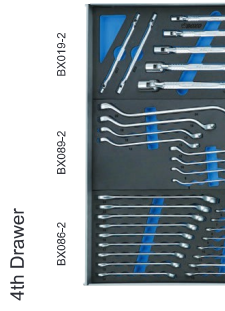

COLOR	Trolley	Tools with Trolley (Mirror)	Tool Set (Mirror)
	MIT7071BK	MIT7071BK-AZ75-2	BXEAZ75-2
	MIT707TRD	MIT707TRD-AZ75-2	
	MIT7071B	MIT7071B-AZ75-2	

1st Drawer

2nd Drawer

3rd Drawer

4th Drawer

5th Drawer

DRAWER	ITEM NO	Description
1st Drawer	BX037	72 PCS 1/4" Dr. Socket Set
	BX038	24 PCS 1/2" Dr. Socket Set
	BX050	25 PCS 3/8" Dr. Socket Set
2nd Drawer	BX006	16 PCS Combination Wrench Set
	BX041	15 PCS Double Open End Wrench & Pin Punch Set
3rd Drawer	BX042	17 PCS Double Ring Wrench 75° Offset & Hex Key Wrench Set
	BX045	19 PCS Reversible Ratcheting Wrench & Measuring Tape Set
	BX044	19 PCS Double End Flexible Socket Wrench, Adjustable Wrench & Chisel Set
	BX020	8 PCS 2 Way T-Handle Hex Key Wrench Set
4th Drawer	BX049	11 PCS Double Ring Wrench 75° Offset & Double Open End Wrench Set
	BX051	23 PCS 1/2" & 1/4" Dr. Star Socket, Star Wrench & Torx Key Wrench Set
5th Drawer	BX043	6 PCS Pliers & Adjustable Wrench Set
	BX040	8 PCS Slotted & Phillips Screwdriver Set
6th Drawer	BX046	17 PCS File, Hammer, Measuring, Marking & Cutting Tool Set
	BX047	