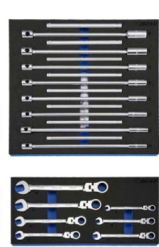

4th Drawer
BX123-2

6th Drawer
VVE055

5th Drawer
BX124