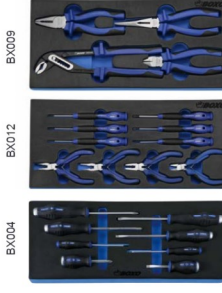

3rd Drawer

6th Drawer

7th Drawer

4th Drawer