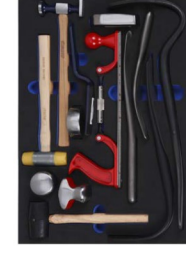

Item No.	Description
BXA078-4	1 PC Double Soft Face (PU) Hammer 35mm
	1 PC Rubber Hammer 50mm
	1 PC Body Hammer (Light Shrinking)
	1 PC Car Body File Holder
	1 PC Toe Dolly
	1 PC Utility Dolly
	1 PC Heel Dolly
	1 PC Double End Round Dolly
	1 PC Drip Moulding Spoon
	1 PC Short Single Spoon
	1 PC Long Single Spoon
	1 PC Angle And Flat Short Double Spoon
	1 PC Angle And Flat Double Spoon