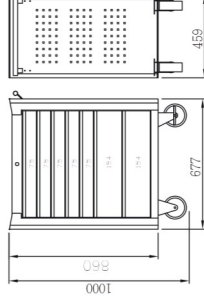

188 PCS Trolley Tool set for Volkswagen Vehicle

7 Drawer Trolley with MIS System

COLOR.	Trolley	Tools with Trolley (Mirror)	Tool Set (Mirror)
	MIT707BK	MIT707BK-188-2	BXE 188-2
	MIT707RD	MIT707RD-188-2	
	MIT707IB	MIT707IB-188-2