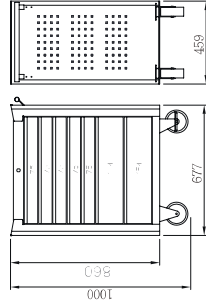

287 PCS Tool Set For Trolley

7 Drawer Trolley with MIS System

COLOR	Trolley	Tools with Trolley (Frosty)	(Mirror)	Tool Set (Frosty)	(Mirror)
	MIT7071BK	MIT7071BK-P287	MIT7071BK-P287-2	BXP287	BXP287-2
	MIT7071RD	MIT7071RD-P287	MIT7071RD-P287-2		
	MIT7071B	MIT7071B-P287	MIT7071B-P287-2		

1st Drawer

BXP021