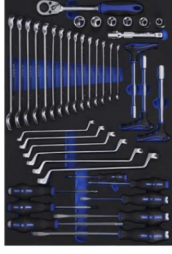

Item No.	Description
BXA078-1	6 PCS 1/2" Dr. Socket 10, 13, 14, 15, 17, 19mm
	1 PC 1/2" Dr. 72teeth Ratchet Handle
	1 PC 1/2" Dr. Extension Bar 125mm
	15 PCS Combination Wrench 8, 9, 10, 11, 12, 13, 14, 15, 16, 17, 18, 19, 20, 21, 22mm
	6 PCS Double Ring Wrench 75° Offset 8x9, 10x11, 12x13, 14x15, 16x17, 18x19mm
	4 PCS Go-Through Slotted Screwdriver SL3x75, SL6x100, SL8x150, SL9.5x200mm
	2 PCS Go-Through Phillips Screwdriver PH2x100, PH3x150mm
	1 PC Slotted Screwdriver SL4x100mm
	1 PC Posi Screwdriver PZ2x100mm
	3 PCS Hex Nut Driver 11, 12, 14mm