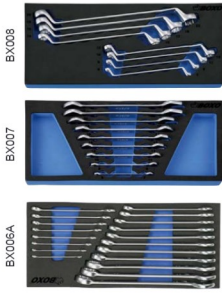

4th Drawer

7th Drawer