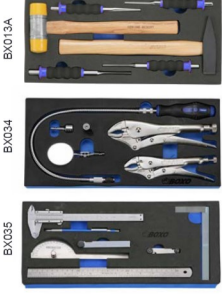

2nd Drawer

3rd Drawer

4th Drawer

5th Drawer

6th Drawer

7th Drawer

DRAWER	ITEM NO	Description
1st Drawer	BX001A	68 PCS 1/4" Dr. Socket Set
	BX002A	28 PCS 3/8" Dr. Socket Set
	BX003A	28 PCS 1/2" Dr. Socket Set
2nd Drawer	BX007A	16 PCS 1/2" Dr. Deep Socket Set
	BX008A	26 PCS 1/2" Dr. Impact Socket Set
3rd Drawer	BX004	64 PCS Go-Through, Slotted & Phillips Screwdriver Set
	BX012	10 PCS Precision Screwdriver & Mini Pliers Set
4th Drawer	BX009	4 PCS Pliers Set
	BX006A	19 PCS Combination Wrench Set
5th Drawer	BX007	9 PCS Double Open End Wrench Set
	BX008	8 PCS Double Ring Wrench 75° Offset Set
	BX022A	16 PCS Flex Head Ratcheting Wrench Set
6th Drawer	BX023	12 PCS Reversible Ratcheting Wrench Set
	BX021	9 PCS 2 Way T-Handle Torx Key Wrench Set
7th Drawer	BX028	3 PCS 11" Long Nose Pliers Set
	BX025	4 PCS Circip Pliers Set
8th Drawer	BX011A	4 PCS Adjustable Wrench Set
	BX035	8 PCS Measuring Set
9th Drawer	BX034	7 PCS Locking Plier with Multi-Angle LED Flashlight Screwdriver Set
	BX013A	6 PCS Hammer & Punch Set
10th Drawer	BX036	18 PCS Air Wrench & Torque Wrench Set